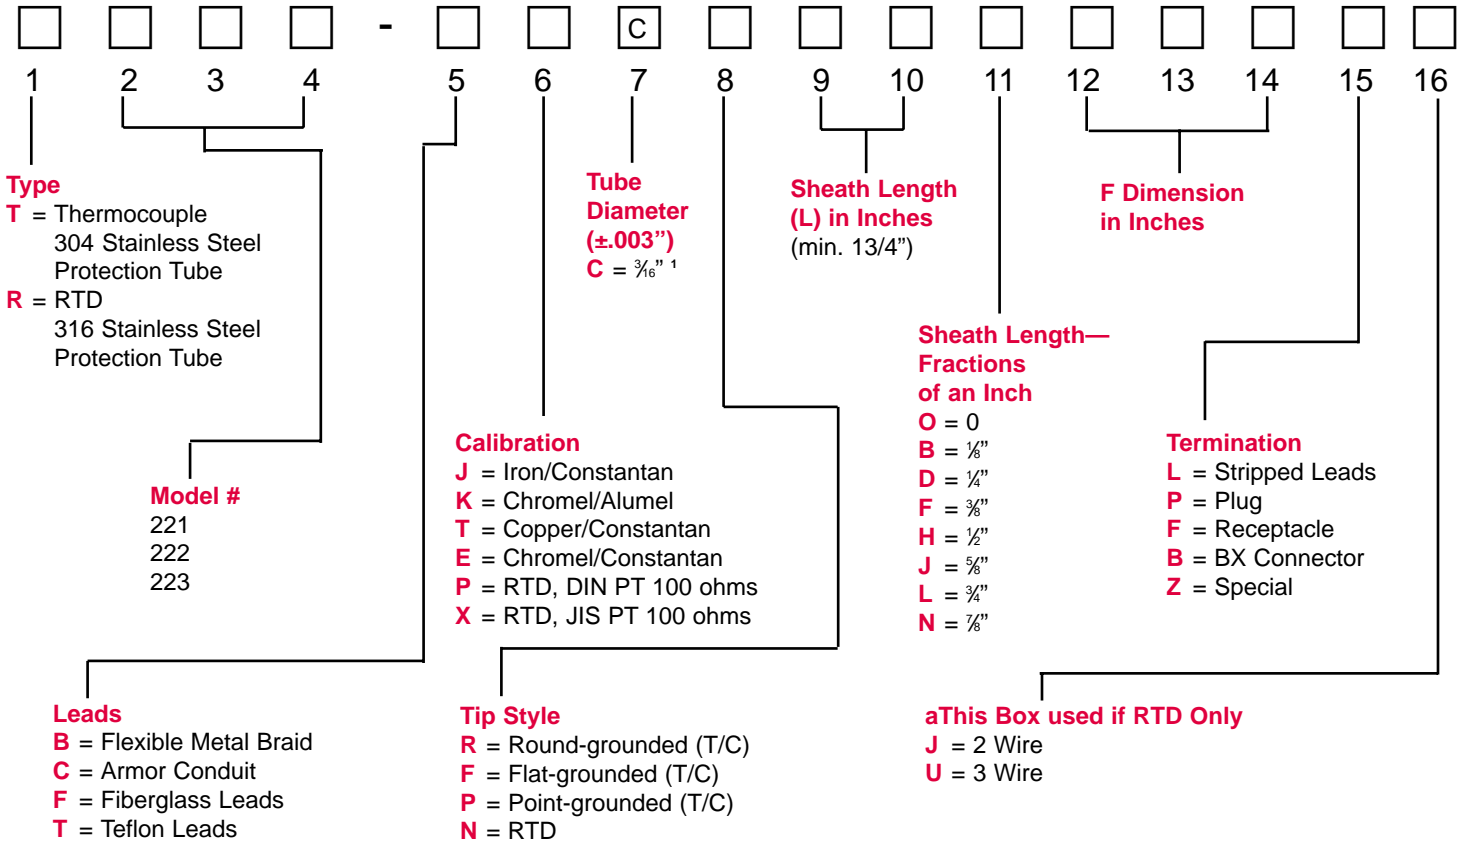

QUICK DETACHABLE TYPE MEDIUM DUTY THERMOCOUPLES AND RTD'S

ORDERING INFORMATION

EXAMPLE:
 T221—BJCR04O48L

¹ 24 ga. stranded thermocouple wire
 RTD-24 ga. teflon wire